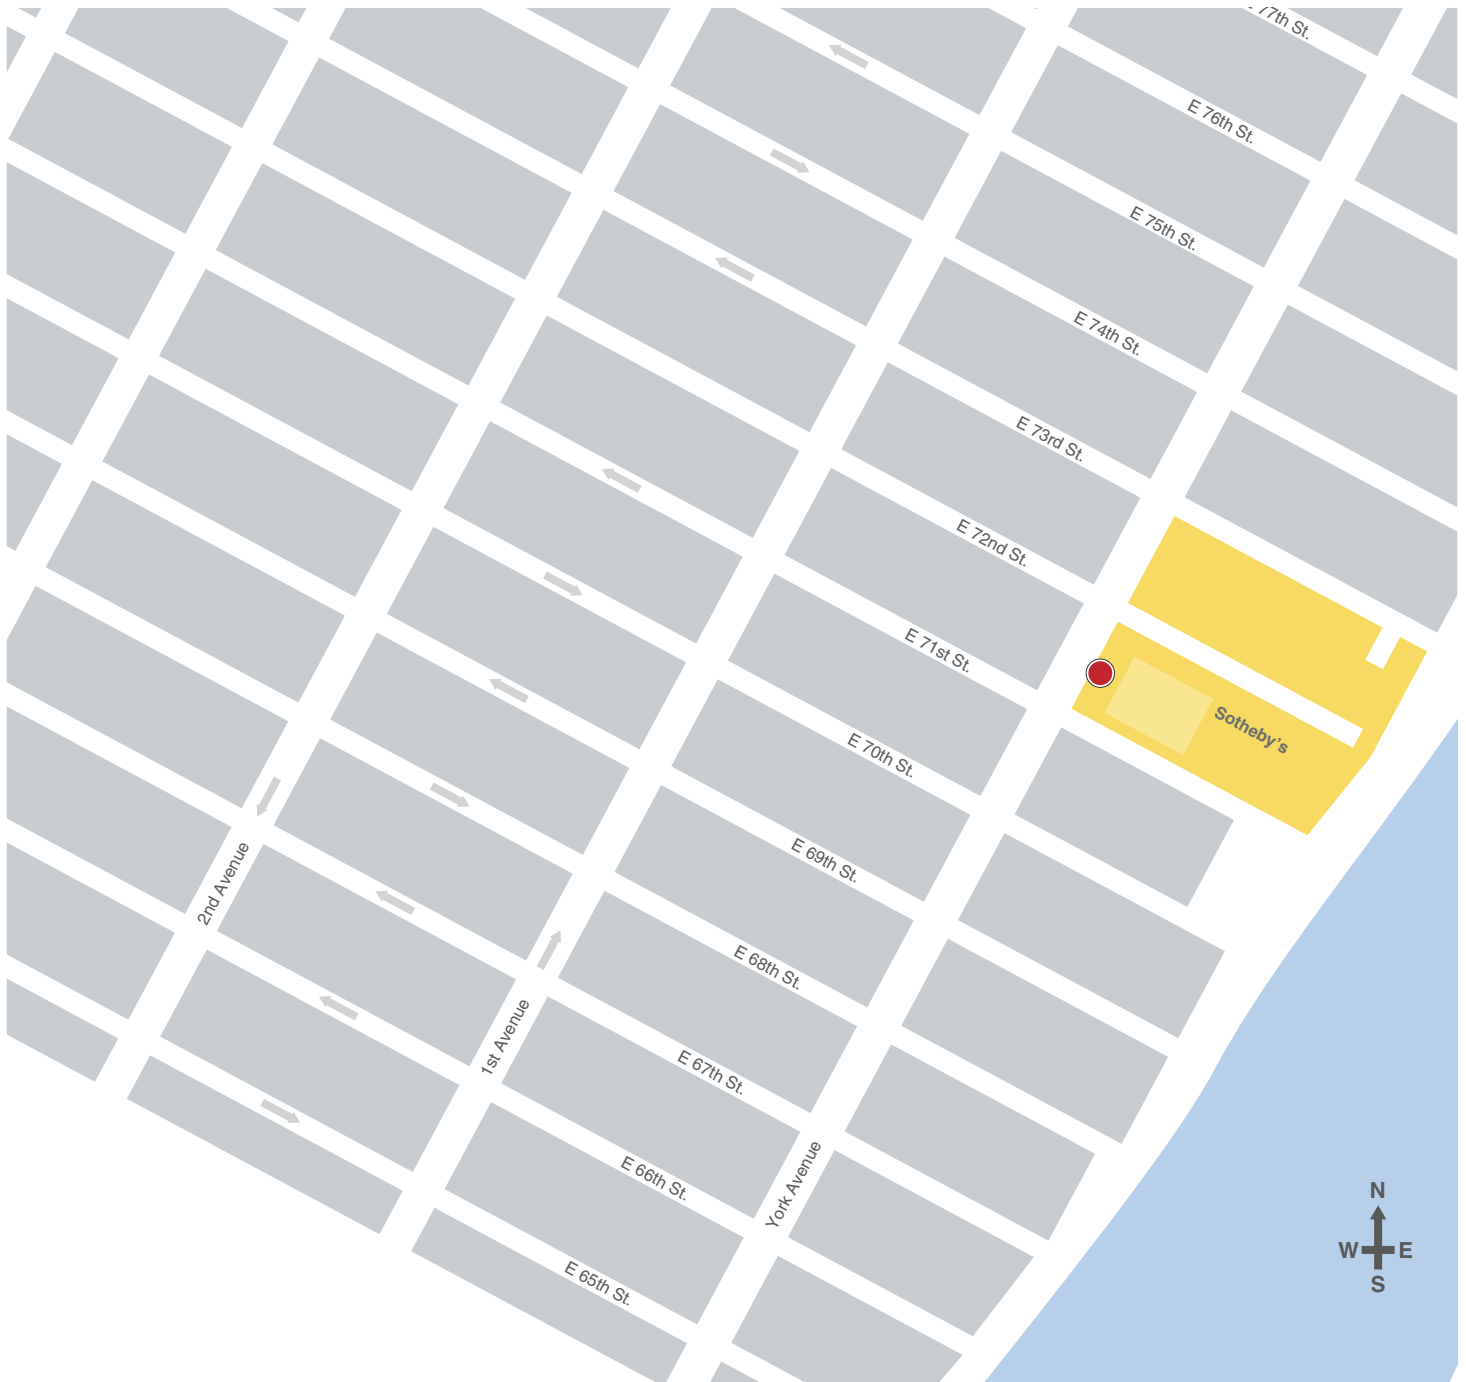

May 2 - 6, 2014

York Avenue, between 71st and 72nd, east side

**Map Legend**

- Barbara's Current Location
- Barbara's Past/Upcoming Locations
- **March 5 - 9:** Park Avenue, betw. 66th and 67th, east side
- **March 12 - 16:** Park Avenue, betw. 70th and 71st, east side
- **March 19 - 23:** 70th Street, betw. Fifth and Madison, north side
- **March 26 - 30:** 86th Street, betw. Fifth and Madison, south side
- **April 2 - 6:** Park Avenue, betw. 75th and 76th, east side
- **April 9 - 13:** Fifth Avenue, betw. 88th and 89th, east side
- **April 16 - 19:** Fifth Avenue, betw. 89th and 90th, east side
- **April 23 - 27:** 92nd Street, betw. Fifth and Madison, north side
- **May 2 - 6:** York Avenue, betw. 71st and 72nd, east side
- **May 9 - 12:** 20 Central Road, Randall's Island
- **May 14 - 18:** Fifth Avenue, betw. 103rd and 104th, east side

**barbara14.com**

**March 5 - 23, 2014**

Wednesday - Sunday

11 to 6